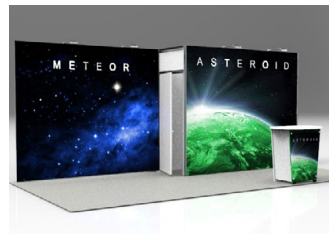

METEOR FRONT LIT

10' X 10' RENTAL PACKAGE*

Shown
3-Star Version

The 10' **Meteor** is the supernova of our Rental Packages.

Meteor is superb as a stand-alone 10x10 exhibit and shines at expanding four of our FlexMod Exhibits. With additional hardware and graphics, it also converts into a 20' Comet.

FlexMods

Meteor is a dynamic microcosm in these FlexMod exhibits.

Altair 20x20

Altair 20x20

Antares 20x20

Antares 20x20

Sirius 20x20

Sirius 20x20

Capella 10x30

Meteor: a small body of matter from outer space that enters the earth's atmosphere, becoming incandescent as a result of friction and appearing as a streak of light.