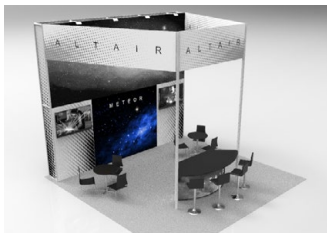

METEOR FRONT LIT

10' X 10' RENTAL PACKAGE*

Shown
3-Star Version

The 10' **Meteor** is the supernova of our Rental Packages.

Meteor is superb as a stand-alone 10x10 exhibit and shines at expanding four of our FlexMod Exhibits. With additional hardware and graphics, it also converts into a 20' Comet.

METEOR Front Lit	1-STAR	2-STAR	3-STAR
10' structure	X	X	X
Fabric graphic	X	X	X
LED stem lights	X	X	X
Lockable counter	X	X	X
Table and chairs		X	X
LED Monitor with pole mount			X

*also for sale

Co-Stars

Co-stars cluster with other systems of equal gravity.

FlexMods

Meteor is a dynamic microcosm in these FlexMod exhibits.

Altair 20x20

Altair 20x20

Antares 20x20

Antares 20x20

Sirius 20x20

Sirius 20x20