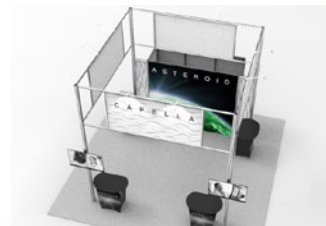

ASTEROID

10' X 10' RENTAL PACKAGE*

The 10' **Asteroid** Rental Package is in an orbit of its own. It is not intended to be a stand-alone exhibit, but is designed to expand and enhance other Rental Packages and FlexMods.

The Asteroid features a lockable, walk-in closet with a fabric graphic on the front and optional fabric graphic on the back. The closet door is repositionable to the left or right side.

*also for sale

Co-Stars

Co-stars cluster with other systems of equal gravity.

FlexMods

Asteroid is the lodestar to the 20x20 FlexMod Capella.

Capella

Asteroid: any of numerous small celestial bodies that move around the sun mainly between the orbits of Mars and Jupiter.