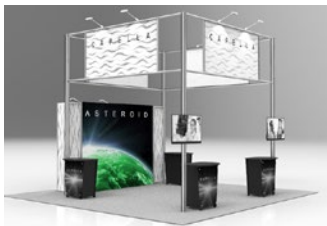

FlexMods

Asteroid is the lodestar to the 20x20 FlexMod Capella.

Capella