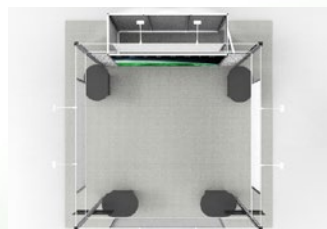

The Asteroid features a lockable, walk-in closet with a fabric graphic on the front and optional fabric graphic on the back. The closet door is repositionable to the left or right side.

*also for sale

Co-Stars

Co-stars cluster with other systems of equal gravity.

FlexMods

Asteroid is the lodestar to the 20x20 FlexMod Capella.

Capella

Capella

Capella

Capella

Capella