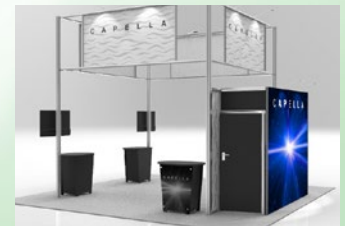

ASTEROID

10' X 10' RENTAL PACKAGE*

The 10' **Asteroid** Rental Package is in an orbit of its own. It is not intended to be a stand-alone exhibit, but is designed to expand and enhance other Rental Packages and FlexMods.

The Asteroid features a lockable, walk-in closet with a fabric graphic on the front and optional fabric graphic on the back. The closet door is repositionable to the left or right side.

*also for sale

Co-Stars

Co-stars cluster with other systems of equal gravity.

FlexMods

Asteroid is the lodestar to the 20x20 FlexMod Capella.

Capella

Asteroid: any of numerous small celestial bodies that move around the sun mainly between the orbits of Mars and Jupiter.