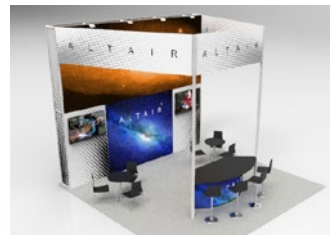

The Altair Collection

Altair: A very bright, variable binary star in the constellation Aquila, approximately 15.7 light years from Earth.

Altair 20x20