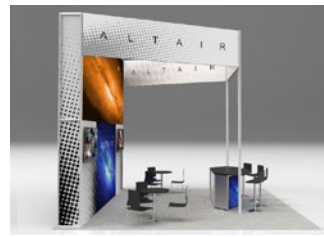

Altair 20x20