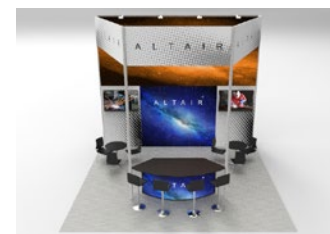

Altair 20x20