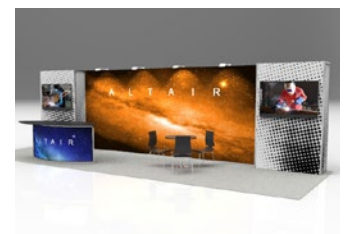

Altair 10x30