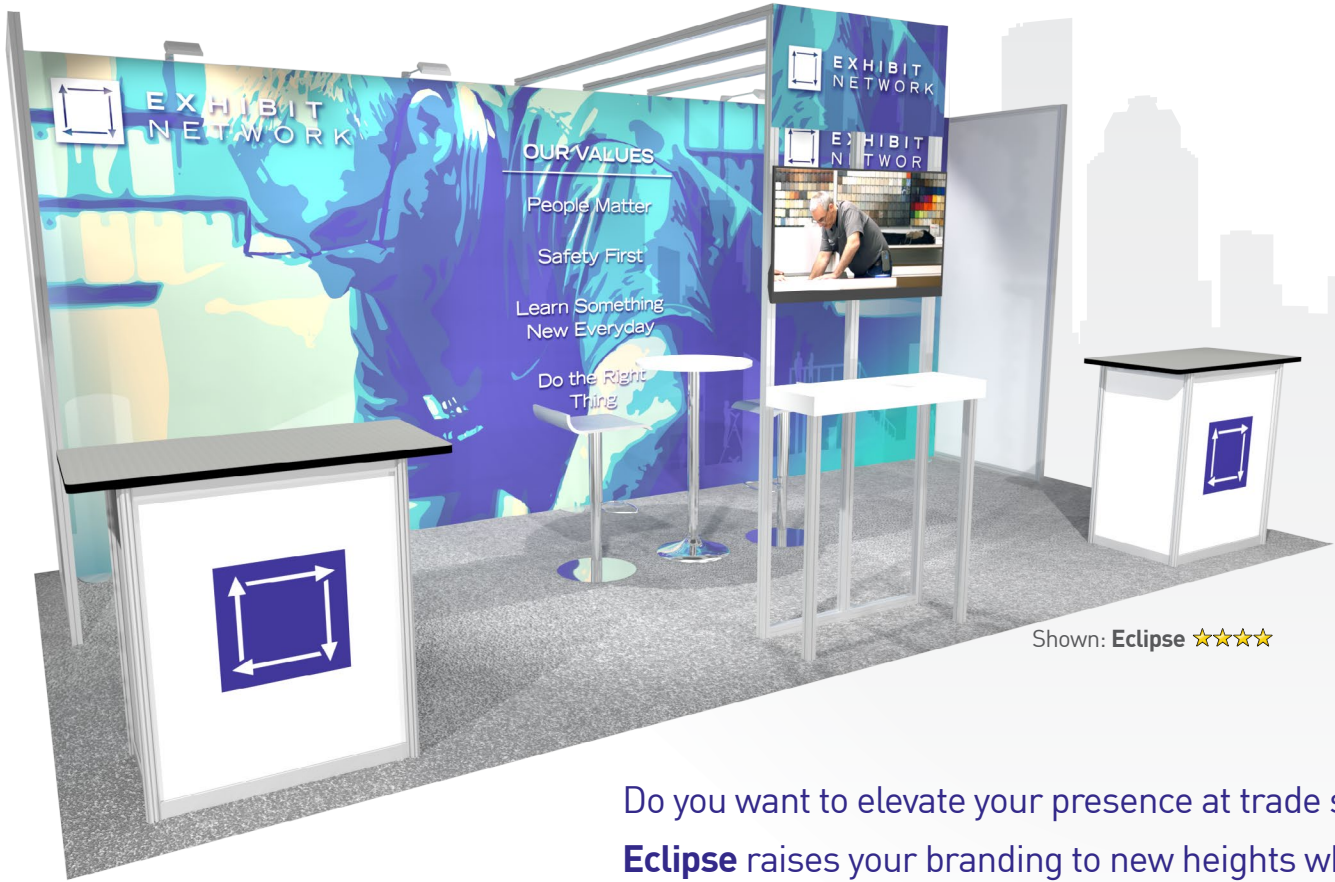

# Eclipse

10x20  
RENTAL PACKAGE

Shown: Eclipse ★★★★★

Do you want to elevate your presence at trade shows?  
**Eclipse** raises your branding to new heights where everyone can see it.

## Eclipse – Rental Packages

COMPONENTS	★	★★	★★★	★★★★★
20' aluminum structure	✓	✓	✓	✓
228" x 96" fabric graphic	✓	✓	✓	✓
LED stem lights	✓	✓	✓	✓
Side return walls with Sintra panels	✓	✓	✓	✓
Center counter and canopy full color front graphic (39" x 18")	✓	✓	✓	✓
Lockable counter (28" w x 18" d x 39" h) with full color front graphic†	✓	✓	✓	✓
Additional lockable counter† (28" w x 18" d x 39" h) with full color front graphic		✓	✓	✓
Bistro table and 2 barstools*			✓	✓
42" LED monitor with digital media player				✓

Exhibit and counters packed in wooden crate.

Furniture and electronics packed separately.

All sizes are approximate.

Graphic template and print specifications will be provided.

†Standard counter shown, upgrades available