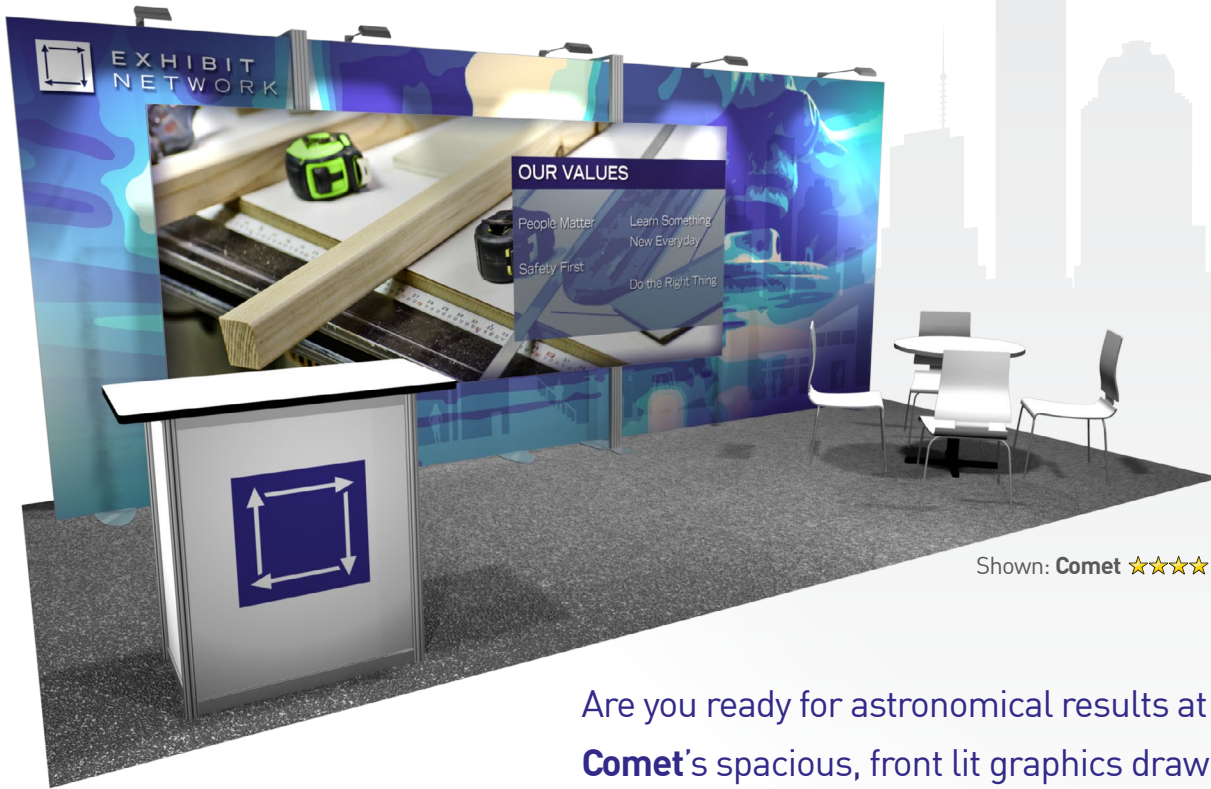

Comet

FRONT LIT

10x20

RENTAL PACKAGE

Shown: **Comet** ★★★★★

Are you ready for astronomical results at your next show? **Comet's** spacious, front lit graphics draw a lot of attention and guide qualified leads to you.

Comet Front Lit – Rental Packages

COMPONENTS	★	★★	★★★	★★★★★
20' aluminum structure	✓	✓	✓	✓
228" x 96" fabric graphic	✓	✓	✓	✓
LED stem lights	✓	✓	✓	✓
Lockable counter (28" w x 18" d x 39" h) with full color front graphic†	✓	✓	✓	✓
Table and 4 chairs*		✓	✓	✓
42" LED monitor with digital media player & pole mount and secondary fabric graphic: 24" x 72", with pole mount			✓	
Secondary fabric graphic: 132" x 61", with pole mounts				✓

Exhibit and counter packed in compact custom hard cases.

Furniture and electronics packed separately.

All sizes are approximate.

Graphic template and print specifications will be provided.

†Standard counter shown, upgrades available