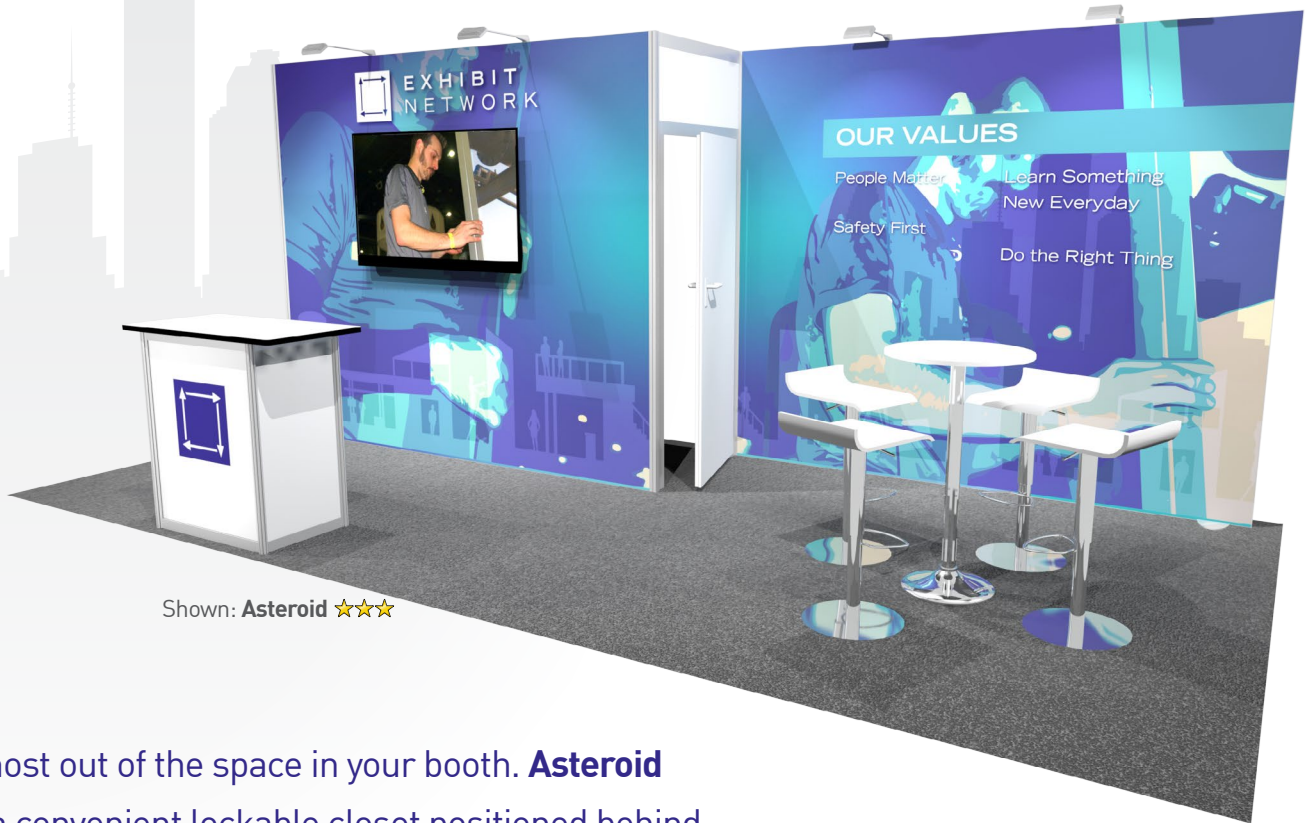

# Asteroid

10x20  
RENTAL PACKAGE

Shown: Asteroid ★★★

Get the most out of the space in your booth. **Asteroid** features a convenient lockable closet positioned behind one of two large seamless graphics.

## Asteroid – Rental Packages

COMPONENTS	★	★★	★★★
20' aluminum structure	✓	✓	✓
Storage closet with full size lockable door	✓	✓	✓
Two 114" x 96" fabric graphics	✓	✓	✓
LED stem lights	✓	✓	✓
Lockable counter (28" w x 18" d x 39" h) with full color front graphic†	✓	✓	✓
Bistro table and 4 barstools*		✓	✓
42" LED monitor with digital media player			✓

Exhibit and counter packed in compact custom hard cases.

Furniture and electronics packed separately.

All sizes are approximate.

Graphic template and print specifications will be provided.

†Standard counter shown, upgrades available